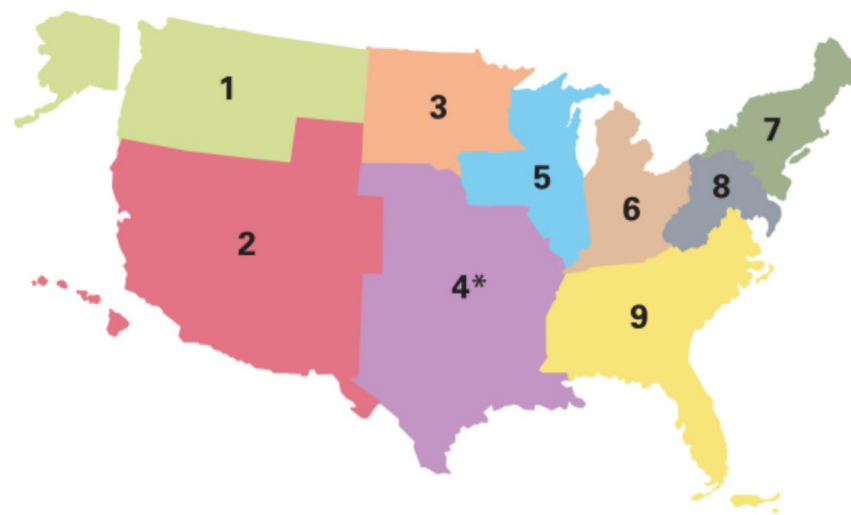

Bringing Portico to you: Connect with your Portico Regional Representative

Jennifer L. Prinz 4 5
563.650.4122
jprinz@PorticoBenefits.org